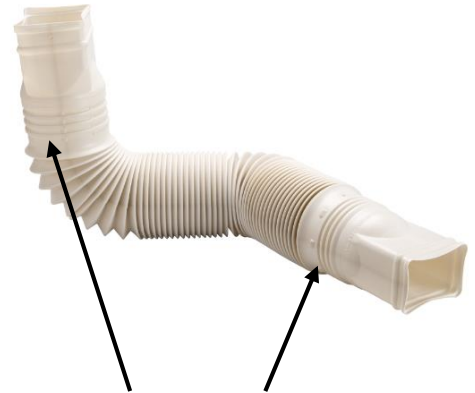

Flex-A-Spout®

- ✓ Moves damaging rainwater away from your home foundation and landscaping
- ✓ Corrugated design bends and holds its shape and enables you to bury, connect and bend the extension
- ✓ Durable vinyl construction
- ✓ Extends from 25 to 55 inches

Added cut line to allow two Flex-A-Spout products to snap together to add more length without spate extension sku

1. Cut off end component from one Flex-A-Spout

2. Cut off top component from another Flex-A-Spout

3. Snap the two separate components together

Available Items

Description	Case Qty
Flex-A-Spout® - White	12
Flex-A-Spout® - Green	12
Flex-A-Spout® - Brown	12

Fits 2x3 and 3x4 downspout